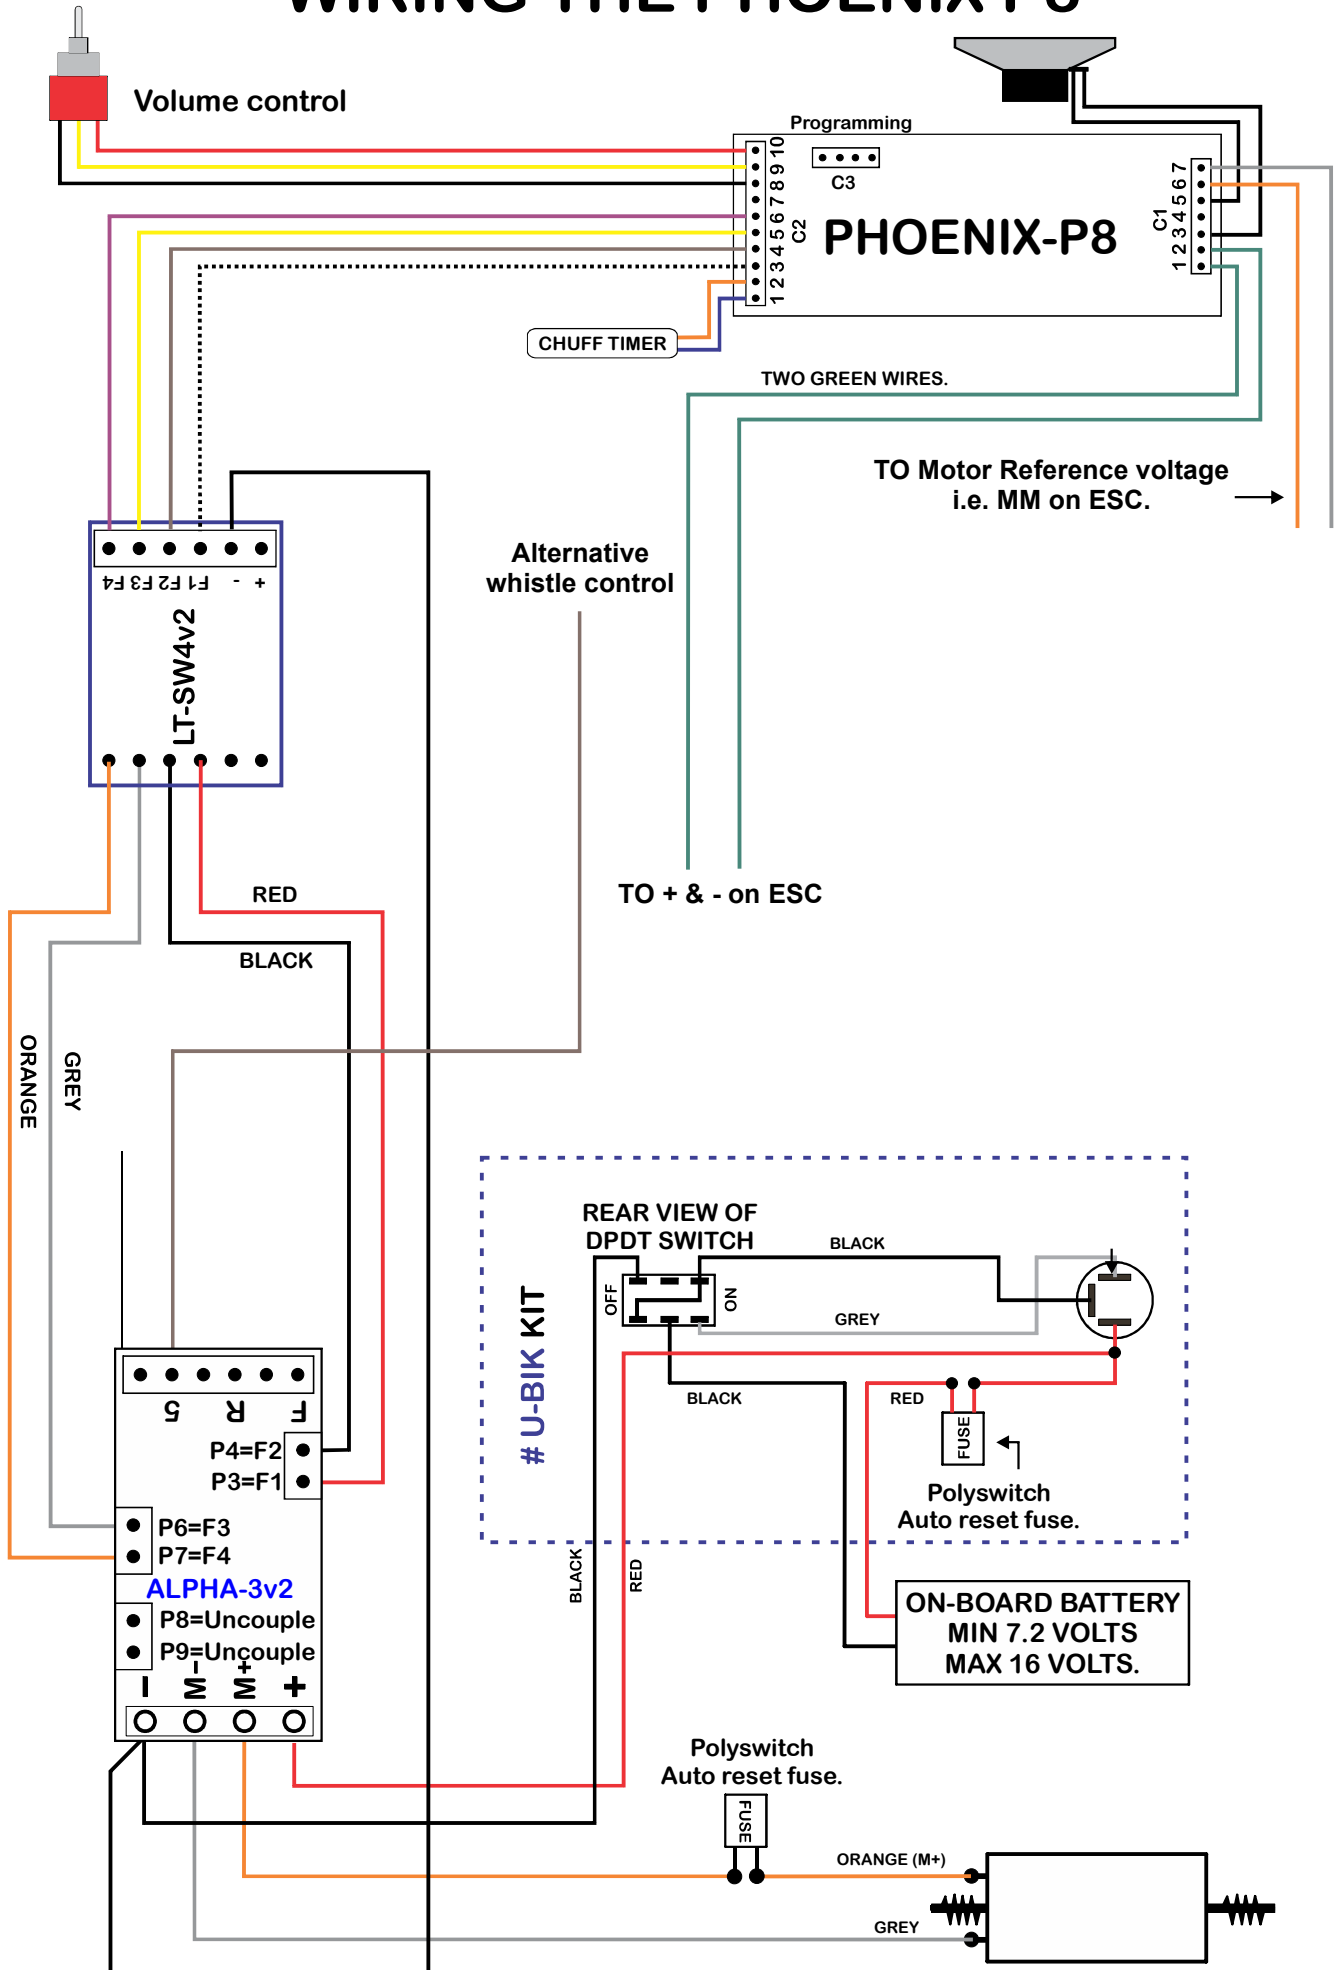

WIRING THE PHOENIX P8