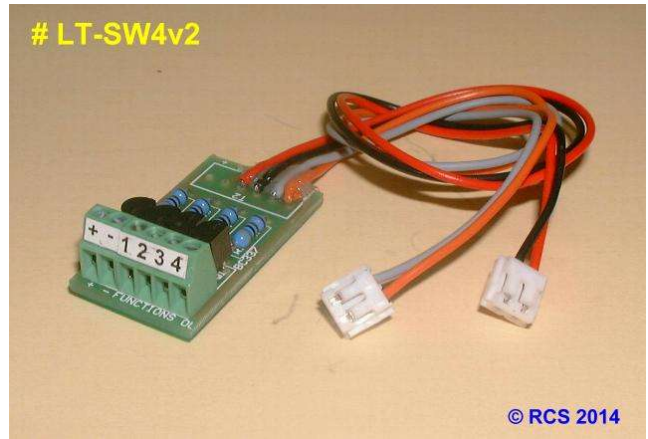

PO BOX 578 CASINO, NSW 2470, AUSTRALIA  
 PHONE: INTERNATIONAL ++614 2902 9083  
 AUSTRALIA (04) 2902 9083  
 Web: <http://www.rcs-rc.com> Email: [rcs@rcs-rc.com](mailto:rcs@rcs-rc.com)

**# LT-SW4v2.**  
 PLUG IN 4 x WAY TRIGGER OUTPUTS  
 FOR THE # ALPHA-3v2 ESC.

This simple plug in 4 output interface goes between the # ALPHA-3v2 and most of the after market sound systems available. There is nothing to service or adjust.