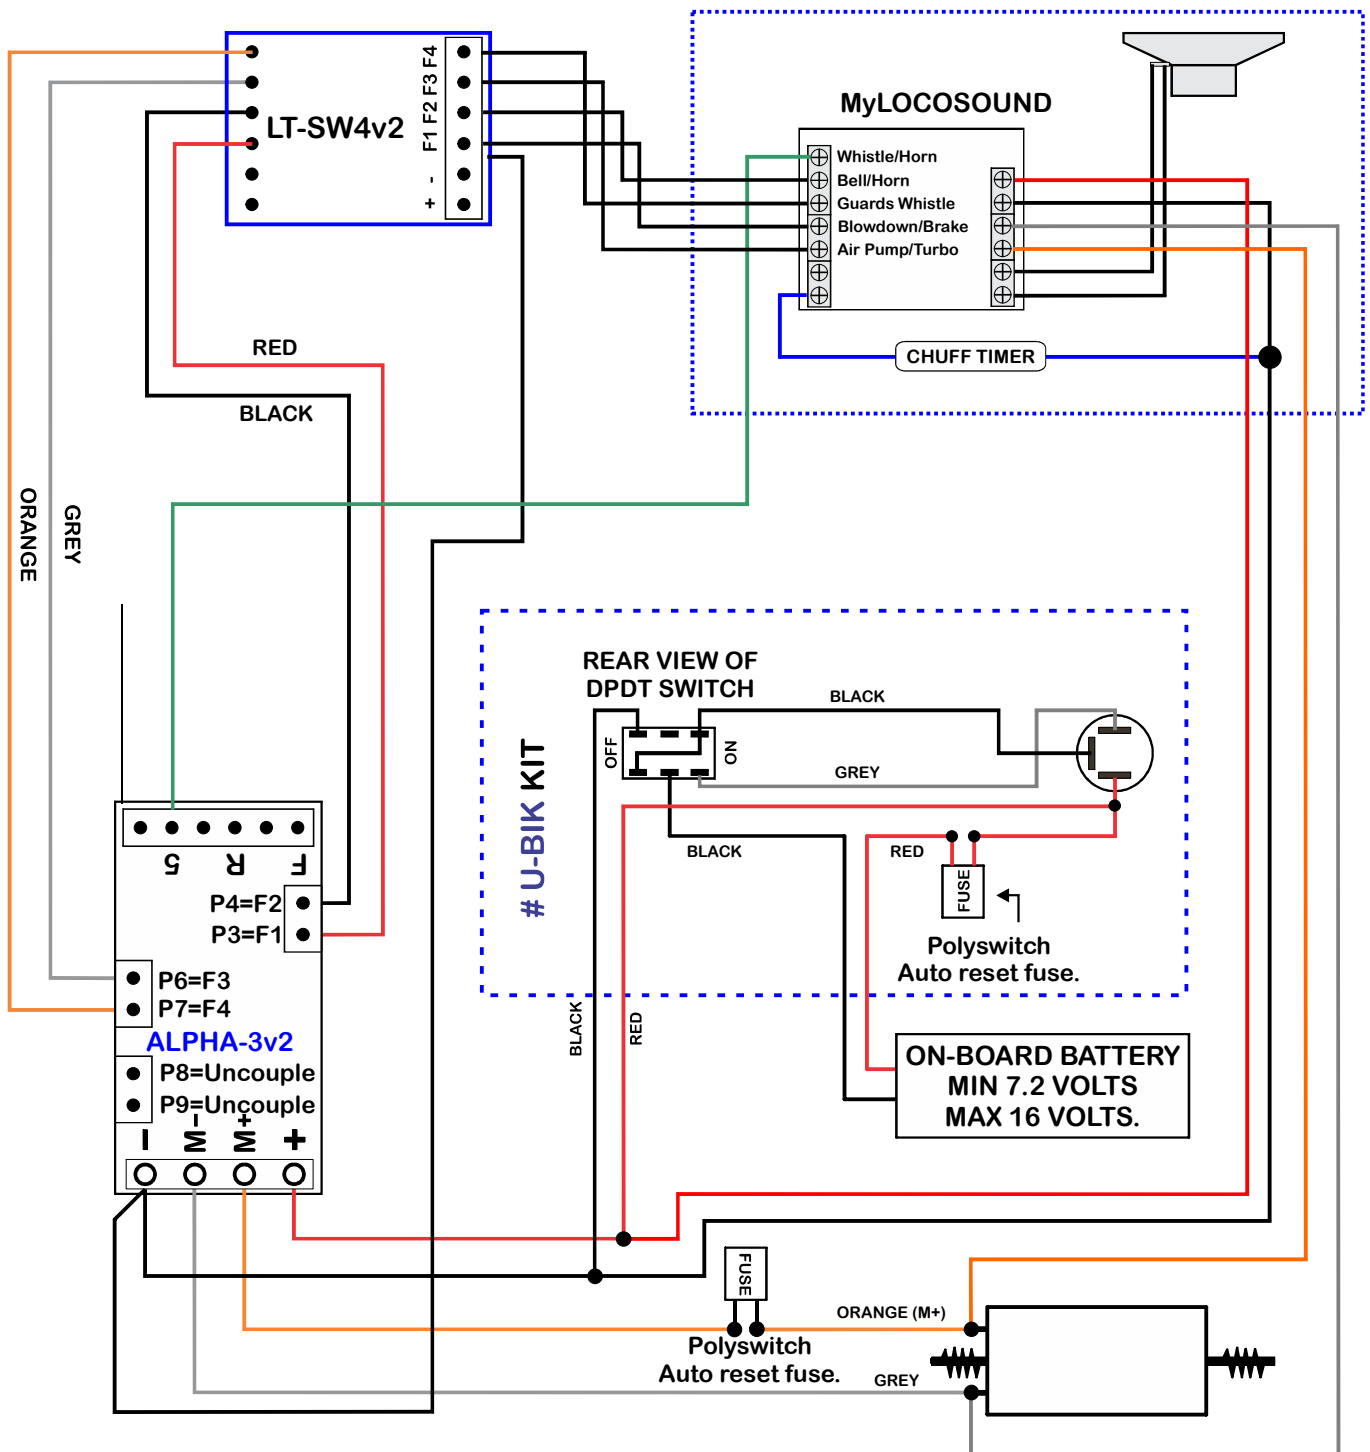

PO BOX 578 CASINO, NSW 2470, AUSTRALIA  
 PHONE: INTERNATIONAL ++614 2902 9083  
 AUSTRALIA (04) 2902 9083  
 Web: <http://www.rcs-rc.com> Email: [rcs@rcs-rc.com](mailto:rcs@rcs-rc.com)

**# LT-SW4v2.**  
 PLUG IN 4 x WAY TRIGGER OUTPUTS  
 FOR THE # ALPHA-3v2 ESC.

This simple plug in 4 output interface goes between the # ALPHA-3v2 and most of the after market sound systems available. There is nothing to service or adjust.