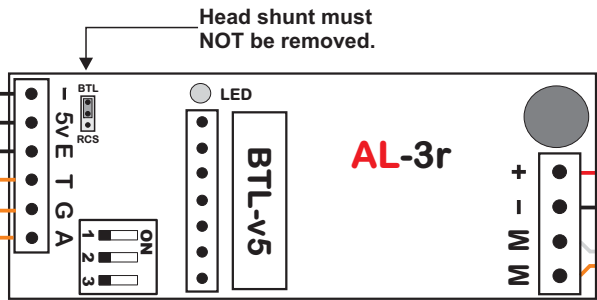

Short Antenna

PLANET
R6M

MIX 6
GEAR 5
RUDD 4
ELEV 3
AILE 2
THRO 1
BATT

Binder button

WIRING THE **BELTROL** **AL-3r ESC.**

Three wire cable.
Ensure plugs are
correctly located.

Ensure plugs are correctly located.
Orange wire towards middle of RX.

Please see the sound system brand specific
instructions for how to wire a sound system.
<http://www.beltrol-rc.com/index.php?page_id=1332>

FUSE. We suggest you use a
RUE-300 3 amp Auto reset Polyswitch.
NOT required with BIK-U3/6.

BATTERY PACK
7.2 - 15 VOLTS
NOMINAL

AL-3r