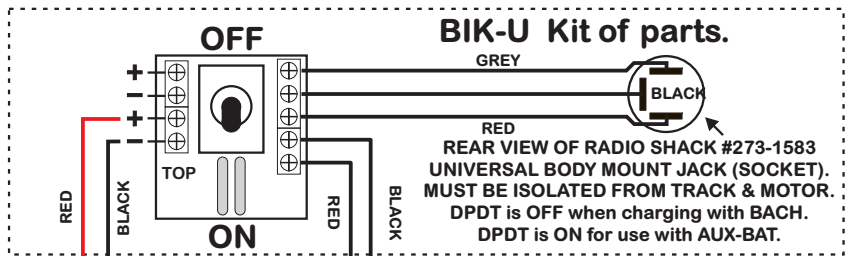

Short Antenna

PLANET
R6M

MIX 6
GEAR 5
RUDD 4
ELEV 3
AILE 2
THRO 1
BATT

Binder button

WIRING THE **BELTROL** **AL-3r ESC.**

Three wire cable.
Ensure plugs are
correctly located.

Ensure plugs are correctly located.
Orange wire towards middle of RX.

Please see the sound system brand specific
instructions for how to wire a sound system.
http://www.beltrol-rc.com/index.php?page_id=1332

FUSE. We suggest you use a
RUE-300 3 amp Auto reset Polyswitch.
NOT required with BIK-U3/6.