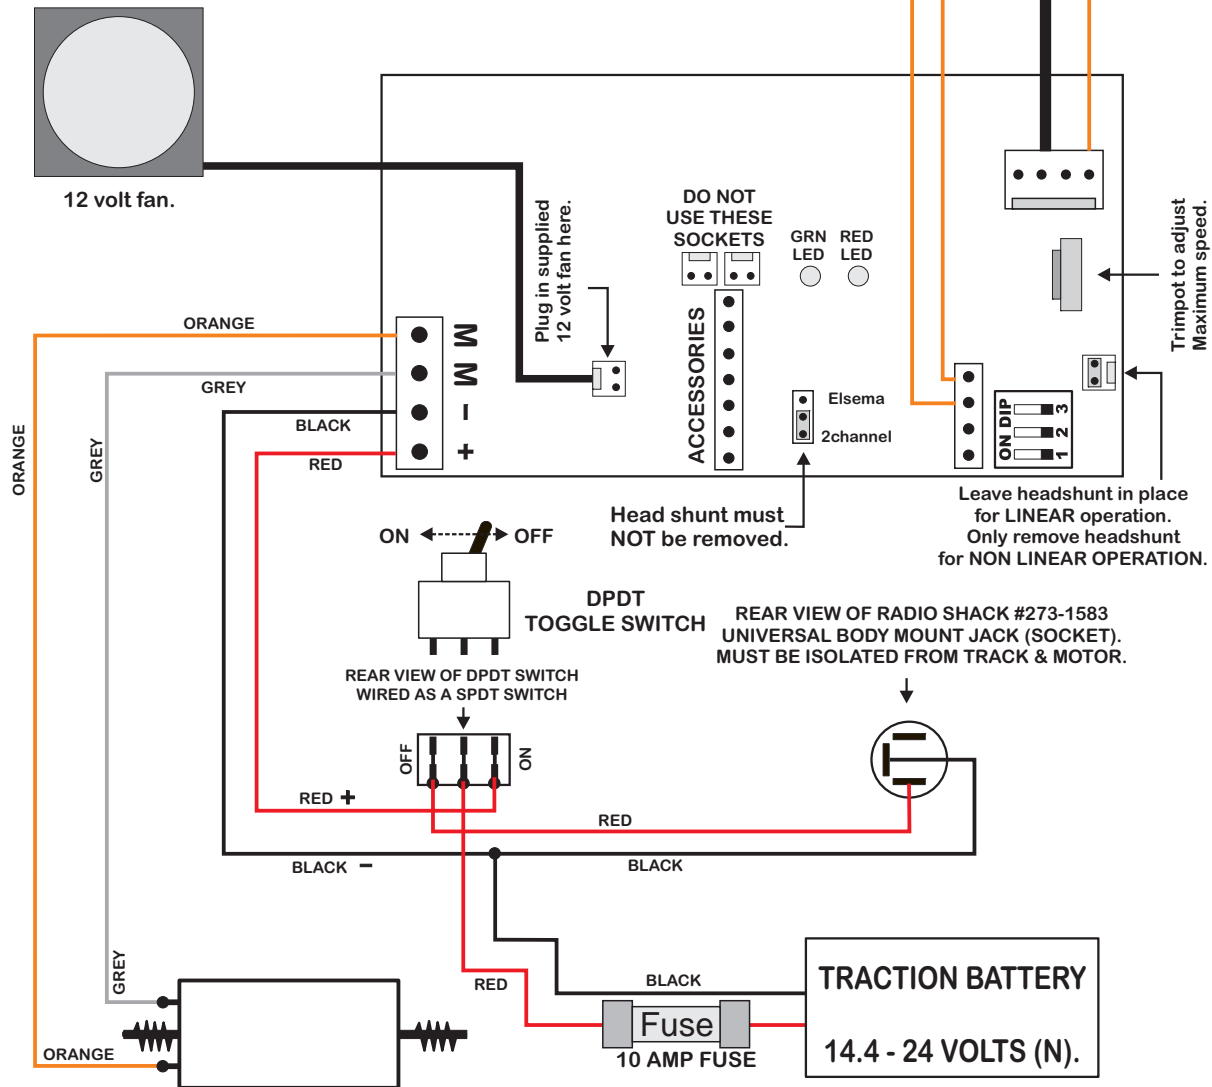

# WIRING THE BELTROL

## AL-10r

Please see the sound system brand specific instructions for how to wire a sound system & lights.  
[http://www.beltrol-rc.com/index.php?page\\_id=1332](http://www.beltrol-rc.com/index.php?page_id=1332)

Ensure plugs are correctly located.  
 Orange wire towards the middle of RX.

IT IS OK TO USE A 5 AMP DPDT SWITCH WIRED AS A 10 AMP SPDT.